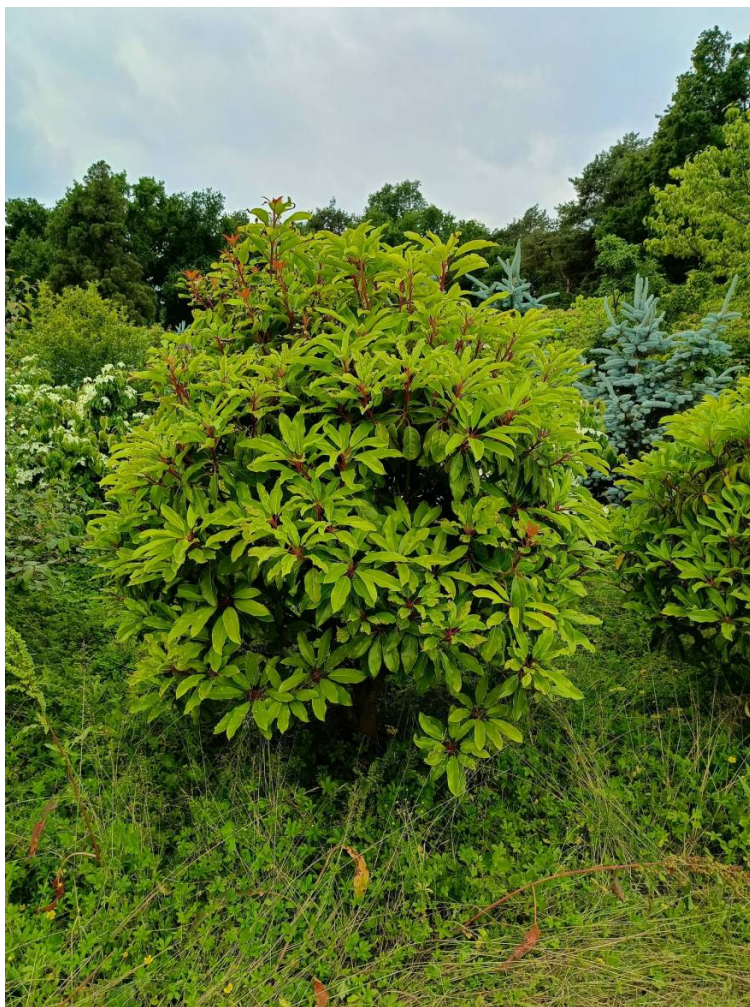

CARPINUS BETULUS ROOTBALL - Alt: 700/800 - Shape: Multistem

CARPINUS BETULUS "Pendula" ROOTBALL - Alt: 600/700

CERCIDIPHYLLUM JAPONICUM ROOTBALL - Alt: 600/700

CORNUS FLORIDA RUBRA ROOTBALL - Alt: 350/400

CORNUS KOUSA ROOTBALL - Alt: 400/500

CORNUS KOUSA ROOTBALL - Alt: 250/300

CORNUS KOUSA ROOTBALL - Alt: 200/250

**CORNUS NUTTALLII ROOTBALL - Alt: 600/650**

**CORNUS OFFICINALIS ROOTBALL - Alt: 300/350**

**COTINUS COGGYGRIA "Dummeri Grace" ROOTBALL - Alt: 250/300**

**DAPHNIPHYLLUM MACROPODUM ROOTBALL - Alt: 250/300**

DAVIDIA INVOLUCRATA ROOTBALL - Alt: 800/900

FAGUS SYLVATICA "Pendula" ROOTBALL - Alt: 500/600

FAGUS SYLVATICA "Purpurea Mayor" ROOTBALL - Alt: 500/600